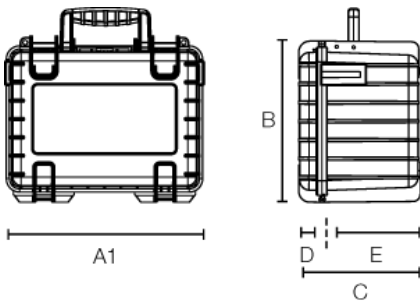

B&W OUTDOOR.CASE TYPE 5500

Product number: 5500/B

two eyelets for padlocks (Ø 0.3 inch)

dustproof

waterproof (IP67 certified)

extremely robust

rubberized handle

easy-open locks

stackable

airworthy

temperature stable

30-year warranty

A (A1):	495 mm
B:	365 mm
C:	315 mm
A (A1) inside:	430 mm
B inside:	300 mm
C inside:	300 mm
D (lid) inside:	45 mm
E (bottom) inside:	255 mm

Product features

Possible configurations	empty pre-cut foam (SI) padded dividers (RPD)
Features	two eyelets for padlocks (Ø 0.3 inch) dustproof waterproof (IP67 certified) extremely robust rubberized handle easy-open locks stackable airworthy temperature stable 30-year warranty
Certificates	IP67 UN 3090/91 MIL-STD-801G UN 3480/81 STANAG 4280 DEF STAN 81-41 ATA 300
Material	PP